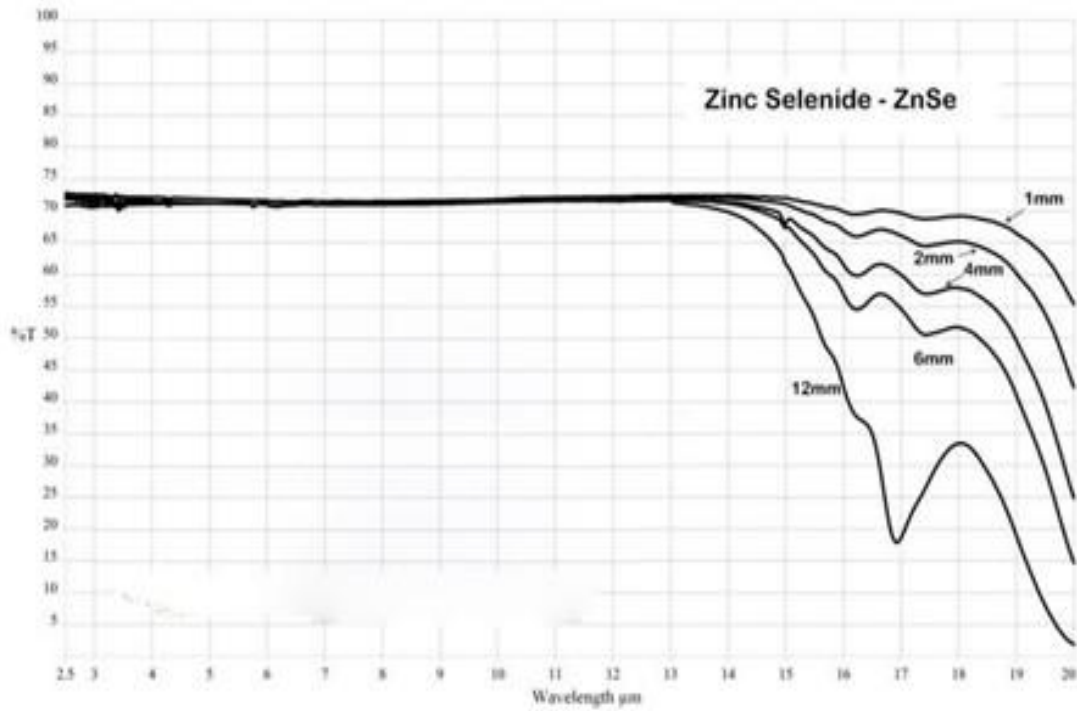

**ZnSe Domes**

**Curves:**

1. Transmission Curve of ZnSe Windows No Coating

2. Transmission Curve of ZnSe Windows with BBAR/BBAR Coating